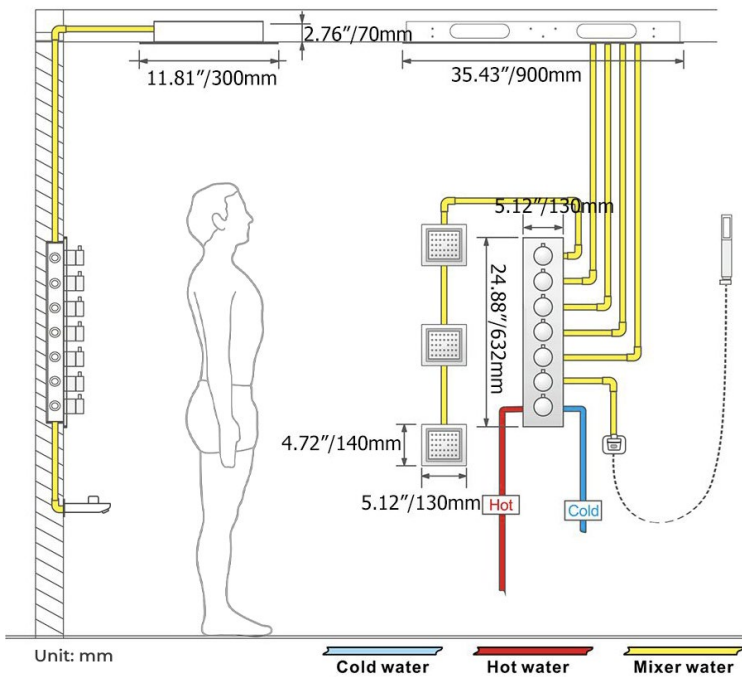

LED TOUCH PANEL CONTROLLED THERMOSTATIC RECESSED CEILING BRUSHED GOLD MOUNT RAINFALL WATER COLUMN MIST SHOWER SYSTEM WITH ROUND HAND SHOWER AND BODY JETS SPECIFICATIONS

- Shower Panel /Hose Material: 304 Stainless Steel
- Shower Head Size: 900*300 mm
- Showerheads Install: Embedded Ceiling Mounted
- Concealed Mixer Install: Wall-Mounted
- LED Shower Head Functions: Rainfall, Waterfall, Mist, Water Column
- Water Pressure: 0.3 MPA
- Water Flow: 16L/min~28L/min
- Shower Accessories Material: Brass
- LED Light: Need to Connect Power
- LED Light Color: 64 Color
- Shower Hose Length: 1.5M
- AC: 100-265V 50/60Hz
- Music: Need Bluetooth

Product shown is only for installation display purpose

Touch Panel Control

All dimensions and specifications are nominal and may vary. Use actual products for accuracy in critical situations.

Shower Mixer

Product shown is only for installation display purpose

Hand Shower

Shower Mixer Connections

Spout

Body Jet

FEATURES

- Material: Brass
- Base Plate Height: 5-1/8"
- Base Plate Width: 5-1/8"
- Jet Surface Area: 3-1/8"
- Surface Depth: 1/4"
- Adjustment Angle: 5°
- Male NPT Connection: 1/2"
- Maximum Flow Rate: 2.5 GPM (9.5L/min) max @ 80 psi