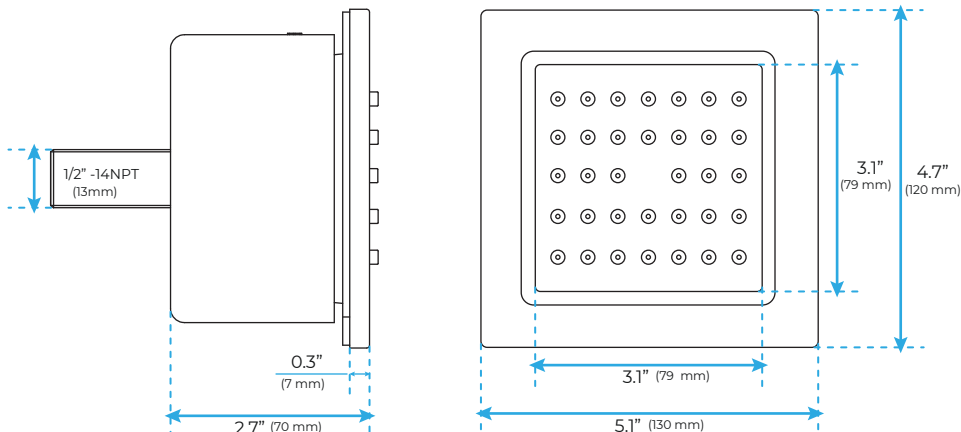

LED TOUCH PANEL CONTROLLED THERMOSTATIC RECESSED CEILING BRUSHED GOLD MOUNT RAINFALL WATER COLUMN MIST SHOWER SYSTEM WITH ROUND HAND SHOWER AND BODY JETS SPECIFICATIONS

- Shower Panel /Hose Material: 304 Stainless Steel
- Shower Head Size: 900*300 mm
- Showerheads Install: Embedded Ceiling Mounted
- Concealed Mixer Install: Wall-Mounted
- LED Shower Head Functions: Rainfall, Waterfall, Mist, Water Column
- Water Pressure: 0.3 MPA
- Water Flow: 16L/min~28L/min
- Shower Accessories Material: Brass
- LED Light: Need to Connect Power
- LED Light Color: 64 Color
- Shower Hose Length: 1.5M
- AC: 100-265V 50/60Hz
- Music: Need Bluetooth

Product shown is only for installation display purpose

Touch Panel Control

All dimensions and specifications are nominal and may vary. Use actual products for accuracy in critical situations.

Shower Mixer

Product shown is only for installation display purpose

Hand Shower

Shower Mixer Connections

Spout

Body Jet

FEATURES

- Material: Brass
- Base Plate Height: 5-1/8"
- Base Plate Width: 5-1/8"
- Jet Surface Area: 3-1/8"
- Surface Depth: 1/4"
- Adjustment Angle: 5°
- Male NPT Connection: 1/2"
- Maximum Flow Rate: 2.5 GPM (9.5L/min) max @ 80 psi