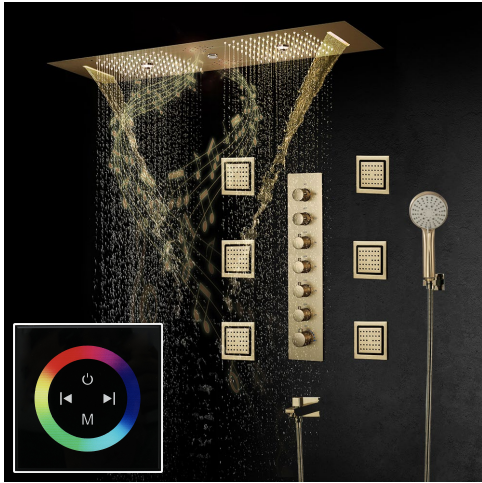

LED TOUCH PANEL CONTROLLED THERMOSTATIC RECESSED CEILING BRUSHED GOLD MOUNT RAINFALL WATER COLUMN MIST SHOWER SYSTEM WITH ROUND HAND SHOWER AND BODY JETS SPECIFICATIONS

- Shower Panel /Hose Material: 304 Stainless Steel
- Shower Head Size: 900*300 mm
- Showerheads Install: Embedded Ceiling Mounted
- Concealed Mixer Install: Wall-Mounted
- LED Shower Head Functions: Rainfall, Waterfall, Mist, Water Column
- Water Pressure: 0.3 MPA
- Water Flow: 16L/min~28L/min
- Shower Accessories Material: Brass
- LED Light: Need to Connect Power
- LED Light Color: 64 Color
- Shower Hose Length: 1.5M
- AC: 100-265V 50/60Hz
- Music: Need Bluetooth

Product shown is only for installation display purpose

Touch Panel Control

All dimensions and specifications are nominal and may vary. Use actual products for accuracy in critical situations.

Shower Mixer

Product shown is only for installation display purpose

Hand Shower

Shower Mixer Connections

Spout

Body Jet

FEATURES

- Material: Brass
- Base Plate Height: 5-1/8"
- Base Plate Width: 5-1/8"
- Jet Surface Area: 3-1/8"
- Surface Depth: 1/4"
- Adjustment Angle: 5°
- Male NPT Connection: 1/2"
- Maximum Flow Rate: 2.5 GPM (9.5L/min) max @ 80 psi