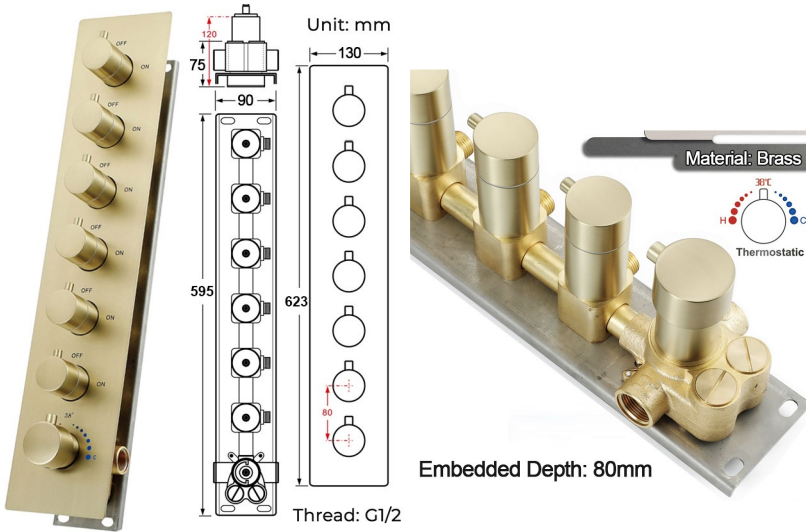

LED TOUCH PANEL CONTROLLED THERMOSTATIC RECESSED CEILING BRUSHED GOLD MOUNT RAINFALL WATER COLUMN MIST SHOWER SYSTEM WITH ROUND HAND SHOWER AND BODY JETS SPECIFICATIONS

- Shower Panel /Hose Material: 304 Stainless Steel
- Shower Head Size: 900*300 mm
- Showerheads Install: Embedded Ceiling Mounted
- Concealed Mixer Install: Wall-Mounted
- LED Shower Head Functions: Rainfall, Waterfall, Mist, Water Column
- Water Pressure: 0.3 MPA
- Water Flow: 16L/min~28L/min
- Shower Accessories Material: Brass
- LED Light: Need to Connect Power
- LED Light Color: 64 Color
- Shower Hose Length: 1.5M
- AC: 100-265V 50/60Hz
- Music: Need Bluetooth

Product shown is only for installation display purpose

Touch Panel Control

All dimensions and specifications are nominal and may vary. Use actual products for accuracy in critical situations.

Shower Mixer

Product shown is only for installation display purpose

Hand Shower

Shower Mixer Connections

Spout

Body Jet

FEATURES

- Material: Brass
- Base Plate Height: 5-1/8"
- Base Plate Width: 5-1/8"
- Jet Surface Area: 3-1/8"
- Surface Depth: 1/4"
- Adjustment Angle: 5°
- Male NPT Connection: 1/2"
- Maximum Flow Rate: 2.5 GPM (9.5L/min) max @ 80 psi