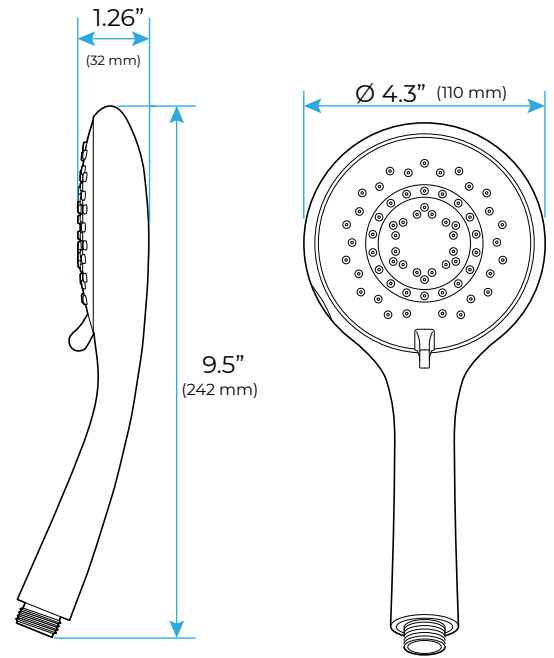

LED TOUCH PANEL CONTROLLED THERMOSTATIC RECESSED CEILING BRUSHED GOLD MOUNT RAINFALL WATER COLUMN MIST SHOWER SYSTEM WITH ROUND HAND SHOWER AND BODY JETS SPECIFICATIONS

- Shower Panel /Hose Material: 304 Stainless Steel
- Shower Head Size: 900*300 mm
- Showerheads Install: Embedded Ceiling Mounted
- Concealed Mixer Install: Wall-Mounted
- LED Shower Head Functions: Rainfall, Waterfall, Mist, Water Column
- Water Pressure: 0.3 MPA
- Water Flow: 16L/min~28L/min
- Shower Accessories Material: Brass
- LED Light: Need to Connect Power
- LED Light Color: 64 Color
- Shower Hose Length: 1.5M
- AC: 100-265V 50/60Hz
- Music: Need Bluetooth

Product shown is only for installation display purpose

Touch Panel Control

All dimensions and specifications are nominal and may vary. Use actual products for accuracy in critical situations.

Shower Mixer

Product shown is only for installation display purpose

Hand Shower

Shower Mixer Connections

Spout

Body Jet

FEATURES

- Material: Brass
- Base Plate Height: 5-1/8"
- Base Plate Width: 5-1/8"
- Jet Surface Area: 3-1/8"
- Surface Depth: 1/4"
- Adjustment Angle: 5°
- Male NPT Connection: 1/2"
- Maximum Flow Rate: 2.5 GPM (9.5L/min) max @ 80 psi