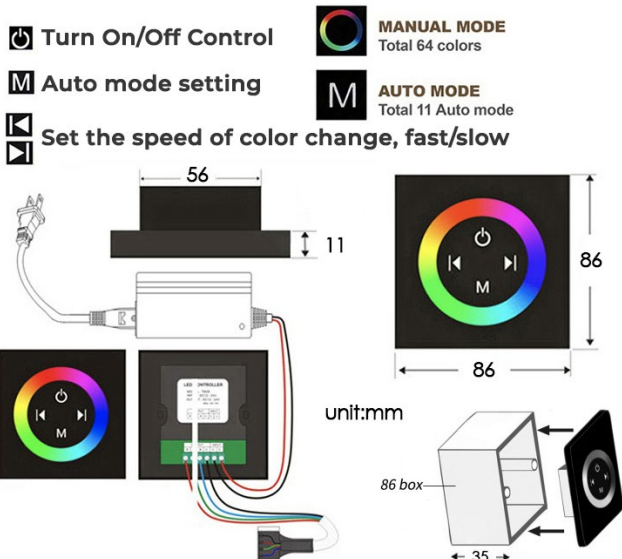

LED TOUCH PANEL CONTROLLED THERMOSTATIC RECESSED CEILING BRUSHED GOLD MOUNT RAINFALL WATER COLUMN MIST SHOWER SYSTEM WITH ROUND HAND SHOWER AND BODY JETS SPECIFICATIONS

- Shower Panel /Hose Material: 304 Stainless Steel
- Shower Head Size: 900*300 mm
- Showerheads Install: Embedded Ceiling Mounted
- Concealed Mixer Install: Wall-Mounted
- LED Shower Head Functions: Rainfall, Waterfall, Mist, Water Column
- Water Pressure: 0.3 MPA
- Water Flow: 16L/min~28L/min
- Shower Accessories Material: Brass
- LED Light: Need to Connect Power
- LED Light Color: 64 Color
- Shower Hose Length: 1.5M
- AC: 100-265V 50/60Hz
- Music: Need Bluetooth

Product shown is only for installation display purpose

Touch Panel Control

All dimensions and specifications are nominal and may vary. Use actual products for accuracy in critical situations.

Shower Mixer

Product shown is only for installation display purpose

Hand Shower

Shower Mixer Connections

Spout

Body Jet

FEATURES

- Material: Brass
- Base Plate Height: 5-1/8"
- Base Plate Width: 5-1/8"
- Jet Surface Area: 3-1/8"
- Surface Depth: 1/4"
- Adjustment Angle: 5°
- Male NPT Connection: 1/2"
- Maximum Flow Rate: 2.5 GPM (9.5L/min) max @ 80 psi