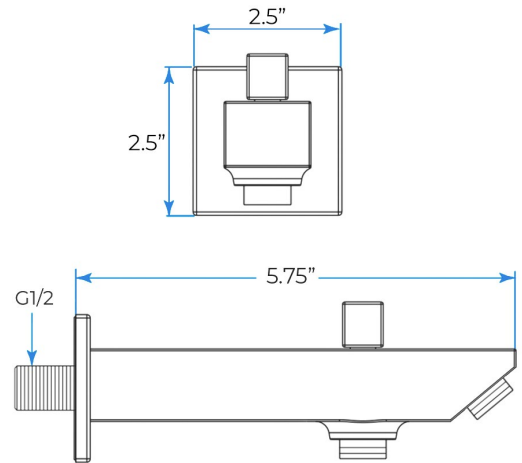

LED TOUCH PANEL CONTROLLED THERMOSTATIC RECESSED CEILING BRUSHED GOLD MOUNT RAINFALL WATER COLUMN MIST SHOWER SYSTEM WITH ROUND HAND SHOWER AND BODY JETS SPECIFICATIONS

- Shower Panel /Hose Material: 304 Stainless Steel
- Shower Head Size: 900*300 mm
- Showerheads Install: Embedded Ceiling Mounted
- Concealed Mixer Install: Wall-Mounted
- LED Shower Head Functions: Rainfall, Waterfall, Mist, Water Column
- Water Pressure: 0.3 MPA
- Water Flow: 16L/min~28L/min
- Shower Accessories Material: Brass
- LED Light: Need to Connect Power
- LED Light Color: 64 Color
- Shower Hose Length: 1.5M
- AC: 100-265V 50/60Hz
- Music: Need Bluetooth

Product shown is only for installation display purpose

Touch Panel Control

All dimensions and specifications are nominal and may vary. Use actual products for accuracy in critical situations.

Shower Mixer

Product shown is only for installation display purpose

Hand Shower

Shower Mixer Connections

Spout

Body Jet

FEATURES

- Material: Brass
- Base Plate Height: 5-1/8"
- Base Plate Width: 5-1/8"
- Jet Surface Area: 3-1/8"
- Surface Depth: 1/4"
- Adjustment Angle: 5°
- Male NPT Connection: 1/2"
- Maximum Flow Rate: 2.5 GPM (9.5L/min) max @ 80 psi