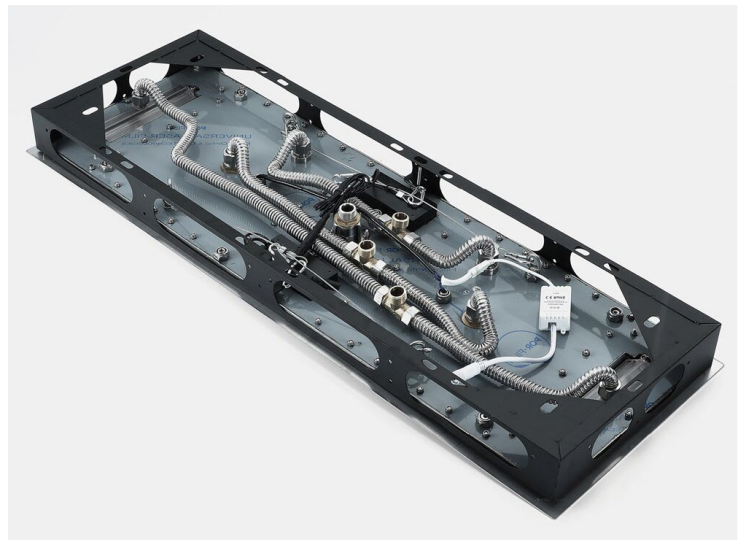

LED TOUCH PANEL CONTROLLED THERMOSTATIC RECESSED CEILING BRUSHED GOLD MOUNT RAINFALL WATER COLUMN MIST SHOWER SYSTEM WITH ROUND HAND SHOWER AND BODY JETS SPECIFICATIONS

- Shower Panel /Hose Material: 304 Stainless Steel
- Shower Head Size: 900*300 mm
- Showerheads Install: Embedded Ceiling Mounted
- Concealed Mixer Install: Wall-Mounted
- LED Shower Head Functions: Rainfall, Waterfall, Mist, Water Column
- Water Pressure: 0.3 MPA
- Water Flow: 16L/min~28L/min
- Shower Accessories Material: Brass
- LED Light: Need to Connect Power
- LED Light Color: 64 Color
- Shower Hose Length: 1.5M
- AC: 100-265V 50/60Hz
- Music: Need Bluetooth

Product shown is only for installation display purpose

Touch Panel Control

All dimensions and specifications are nominal and may vary. Use actual products for accuracy in critical situations.

Shower Mixer

Product shown is only for installation display purpose

Hand Shower

Shower Mixer Connections

Spout

Body Jet

FEATURES

- Material: Brass
- Base Plate Height: 5-1/8"
- Base Plate Width: 5-1/8"
- Jet Surface Area: 3-1/8"
- Surface Depth: 1/4"
- Adjustment Angle: 5°
- Male NPT Connection: 1/2"
- Maximum Flow Rate: 2.5 GPM (9.5L/min) max @ 80 psi