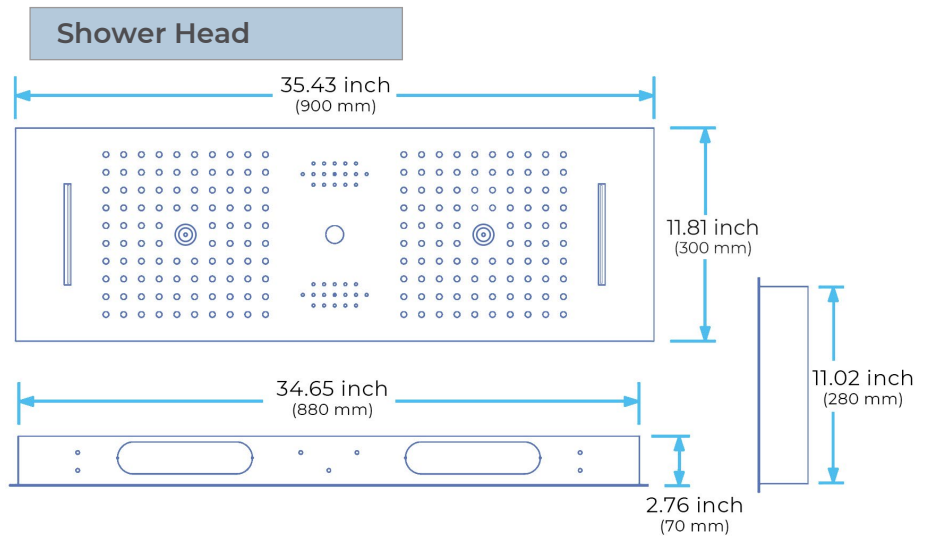

LED TOUCH PANEL CONTROLLED THERMOSTATIC RECESSED CEILING BRUSHED GOLD MOUNT RAINFALL WATER COLUMN MIST SHOWER SYSTEM WITH ROUND HAND SHOWER AND BODY JETS SPECIFICATIONS

- Shower Panel /Hose Material: 304 Stainless Steel
- Shower Head Size: 900*300 mm
- Showerheads Install: Embedded Ceiling Mounted
- Concealed Mixer Install: Wall-Mounted
- LED Shower Head Functions: Rainfall, Waterfall, Mist, Water Column
- Water Pressure: 0.3 MPA
- Water Flow: 16L/min~28L/min
- Shower Accessories Material: Brass
- LED Light: Need to Connect Power
- LED Light Color: 64 Color
- Shower Hose Length: 1.5M
- AC: 100-265V 50/60Hz
- Music: Need Bluetooth

Product shown is only for installation display purpose

Touch Panel Control

All dimensions and specifications are nominal and may vary. Use actual products for accuracy in critical situations.

Shower Mixer

Product shown is only for installation display purpose

Hand Shower

Shower Mixer Connections

Spout

Body Jet

FEATURES

- Material: Brass
- Base Plate Height: 5-1/8"
- Base Plate Width: 5-1/8"
- Jet Surface Area: 3-1/8"
- Surface Depth: 1/4"
- Adjustment Angle: 5°
- Male NPT Connection: 1/2"
- Maximum Flow Rate: 2.5 GPM (9.5L/min) max @ 80 psi